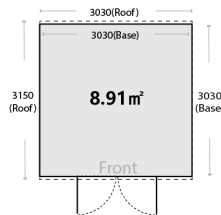

Model	YH-F2H1106	YH-G2H0808	GVO3023-Hazy Grey/ Ironsand
Internal Area (m ²)	5.58	6.25	6.91
External Dimension	3.39 x 1.72	2.55 x 2.55	3.03 x 2.28
Internal Dimension	3.34 x 1.67	2.50 x 2.50	2.985 x 2.235
Roof Dimension	3.39 x 1.86	2.55 x 2.69	3.03 x 2.4
Number of doors	2	2	2
Door Opening Width	1700	1700	1.55
Wall height	1850	2000	1.83
Peak Height	2000	2330	2.025
Weight(kg)	102	120	
Number of cartons	2	2	2
Size of carton	2060x960x80	2060x960x60	
Warranty	10 Year	10 Year	18 Year
Colour	Dark Grey	Dark Grey	Hazy Grey/ Ironsand

Model	YH-G2H1108	GVO3030-Hazy Grey/ Ironsand	YH-F2H1906
Internal Area (m ²)	8.35	8.91	9.63
External Dimension	3.39 x 2.55	3.03 x 3.03	5.85 x 1.71
Internal Dimension	3.34 x 2.50	2.985 x 2.985	5.80 x 1.66
Roof Dimension	3.39 x 2.69	3.03 x 3.15	5.85 x 1.84
Number of doors	2	2	2
Door Opening Width	1700	1.55	1700
Wall height	2000	1.83	1850
Peak Height	2330	2.09	2000
Weight(kg)	160		180
Number of cartons	2	2	2
Size of carton	2060x960x80		2060x960x60
Warranty	10 Year	18 Year	10 Year
Colour	Dark Grey	Hazy Grey/ Ironsand	Dark Grey

Model	YH-G2H1408	YH-G2H1711
Internal Area (m ²)	10.31	16.50
External Dimension	4.19 x 2.54	5.02 x 3.37
Internal Dimension	4.14 x 2.49	4.97 x 3.32
Roof Dimension	4.19 x 2.68	5.02 x 3.51
Number of doors	2	2
Door Opening Width	1700	1700
Wall height	2000	2000
Peak Height	2330	2330
Weight(kg)	187	240
Number of cartons	2	3
Size of carton	2060x960x80	2060x960x60
Warranty	10 Year	10 Year
Colour	Dark Grey	Dark Grey