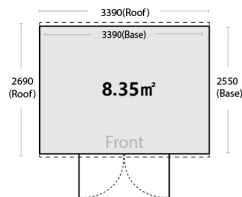

Model	YH-F2H1106	YH-G2H0808	GVO3023-Hazy Grey/ Ironsand
Internal Area (m ²)	5.58	6.25	6.91
External Dimension	3.39 x 1.72	2.55 x 2.55	3.03 x 2.28
Internal Dimension	3.34 x 1.67	2.50 x 2.50	2.985 x 2.235
Roof Dimension	3.39 x 1.86	2.55 x 2.69	3.03 x 2.4
Number of doors	2	2	2
Door Opening Width	1700	1700	1.55
Wall height	1850	2000	1.83
Peak Height	2000	2330	2.025
Weight(kg)	102	120	
Number of cartons	2	2	2
Size of carton	2060x960x80	2060x960x60	
Warranty	10 Year	10 Year	18 Year
Colour	Dark Grey	Dark Grey	Hazy Grey/ Ironsand

Model	YH-G2H1108	GVO3030-Hazy Grey/ Ironsand	YH-F2H1906
Internal Area (m ²)	8.35	8.91	9.63
External Dimension	3.39 x 2.55	3.03 x 3.03	5.85 x 1.71
Internal Dimension	3.34 x 2.50	2.985 x 2.985	5.80 x 1.66
Roof Dimension	3.39 x 2.69	3.03 x 3.15	5.85 x 1.84
Number of doors	2	2	2
Door Opening Width	1700	1.55	1700
Wall height	2000	1.83	1850
Peak Height	2330	2.09	2000
Weight(kg)	160		180
Number of cartons	2	2	2
Size of carton	2060x960x80		2060x960x60
Warranty	10 Year	18 Year	10 Year
Colour	Dark Grey	Hazy Grey/ Ironsand	Dark Grey

Model	YH-G2H1408	YH-G2H1711
Internal Area (m ²)	10.31	16.50
External Dimension	4.19 x 2.54	5.02 x 3.37
Internal Dimension	4.14 x 2.49	4.97 x 3.32
Roof Dimension	4.19 x 2.68	5.02 x 3.51
Number of doors	2	2
Door Opening Width	1700	1700
Wall height	2000	2000
Peak Height	2330	2330
Weight(kg)	187	240
Number of cartons	2	3
Size of carton	2060x960x80	2060x960x60
Warranty	10 Year	10 Year
Colour	Dark Grey	Dark Grey