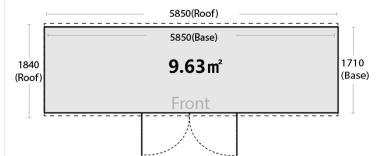

Model	YH-F2H1106	YH-G2H0808	GVO3023-Hazy Grey/ Ironsand
Internal Area (m ²)	5.58	6.25	6.91
External Dimension	3.39 x 1.72	2.55 x 2.55	3.03 x 2.28
Internal Dimension	3.34 x 1.67	2.50 x 2.50	2.985 x 2.235
Roof Dimension	3.39 x 1.86	2.55 x 2.69	3.03 x 2.4
Number of doors	2	2	2
Door Opening Width	1700	1700	1.55
Wall height	1850	2000	1.83
Peak Height	2000	2330	2.025
Weight(kg)	102	120	
Number of cartons	2	2	2
Size of carton	2060x960x80	2060x960x60	
Warranty	10 Year	10 Year	18 Year
Colour	Dark Grey	Dark Grey	Hazy Grey/ Ironsand

Model	YH-G2H1108	GVO3030-Hazy Grey/ Ironsand	YH-F2H1906
Internal Area (m ²)	8.35	8.91	9.63
External Dimension	3.39 x 2.55	3.03 x 3.03	5.85 x 1.71
Internal Dimension	3.34 x 2.50	2.985 x 2.985	5.80 x 1.66
Roof Dimension	3.39 x 2.69	3.03 x 3.15	5.85 x 1.84
Number of doors	2	2	2
Door Opening Width	1700	1.55	1700
Wall height	2000	1.83	1850
Peak Height	2330	2.09	2000
Weight(kg)	160		180
Number of cartons	2	2	2
Size of carton	2060x960x80		2060x960x60
Warranty	10 Year	18 Year	10 Year
Colour	Dark Grey	Hazy Grey/ Ironsand	Dark Grey

Model	YH-G2H1408	YH-G2H1711
Internal Area (m ²)	10.31	16.50
External Dimension	4.19 x 2.54	5.02 x 3.37
Internal Dimension	4.14 x 2.49	4.97 x 3.32
Roof Dimension	4.19 x 2.68	5.02 x 3.51
Number of doors	2	2
Door Opening Width	1700	1700
Wall height	2000	2000
Peak Height	2330	2330
Weight(kg)	187	240
Number of cartons	2	3
Size of carton	2060x960x80	2060x960x60
Warranty	10 Year	10 Year
Colour	Dark Grey	Dark Grey