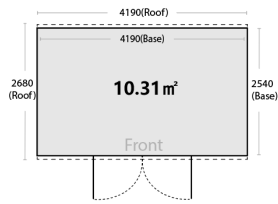

Model	YH-F2H1106	YH-G2H0808	GVO3023-Hazy Grey/ Ironsand
Internal Area (m ²)	5.58	6.25	6.91
External Dimension	3.39 x 1.72	2.55 x 2.55	3.03 x 2.28
Internal Dimension	3.34 x 1.67	2.50 x 2.50	2.985 x 2.235
Roof Dimension	3.39 x 1.86	2.55 x 2.69	3.03 x 2.4
Number of doors	2	2	2
Door Opening Width	1700	1700	1.55
Wall height	1850	2000	1.83
Peak Height	2000	2330	2.025
Weight(kg)	102	120	
Number of cartons	2	2	2
Size of carton	2060x960x80	2060x960x60	
Warranty	10 Year	10 Year	18 Year
Colour	Dark Grey	Dark Grey	Hazy Grey/ Ironsand

Model	YH-G2H1108	GVO3030-Hazy Grey/ Ironsand	YH-F2H1906
Internal Area (m ²)	8.35	8.91	9.63
External Dimension	3.39 x 2.55	3.03 x 3.03	5.85 x 1.71
Internal Dimension	3.34 x 2.50	2.985 x 2.985	5.80 x 1.66
Roof Dimension	3.39 x 2.69	3.03 x 3.15	5.85 x 1.84
Number of doors	2	2	2
Door Opening Width	1700	1.55	1700
Wall height	2000	1.83	1850
Peak Height	2330	2.09	2000
Weight(kg)	160		180
Number of cartons	2	2	2
Size of carton	2060x960x80		2060x960x60
Warranty	10 Year	18 Year	10 Year
Colour	Dark Grey	Hazy Grey/ Ironsand	Dark Grey

Model	YH-G2H1408	YH-G2H1711
Internal Area (m ²)	10.31	16.50
External Dimension	4.19 x 2.54	5.02 x 3.37
Internal Dimension	4.14 x 2.49	4.97 x 3.32
Roof Dimension	4.19 x 2.68	5.02 x 3.51
Number of doors	2	2
Door Opening Width	1700	1700
Wall height	2000	2000
Peak Height	2330	2330
Weight(kg)	187	240
Number of cartons	2	3
Size of carton	2060x960x80	2060x960x60
Warranty	10 Year	10 Year
Colour	Dark Grey	Dark Grey