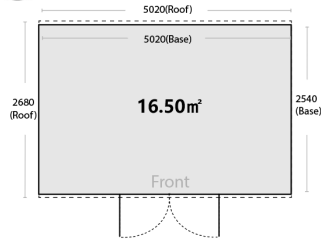

Model	YH-F2H1106	YH-G2H0808	GVO3023-Hazy Grey/ Ironsand
Internal Area (m ²)	5.58	6.25	6.91
External Dimension	3.39 x 1.72	2.55 x 2.55	3.03 x 2.28
Internal Dimension	3.34 x 1.67	2.50 x 2.50	2.985 x 2.235
Roof Dimension	3.39 x 1.86	2.55 x 2.69	3.03 x 2.4
Number of doors	2	2	2
Door Opening Width	1700	1700	1.55
Wall height	1850	2000	1.83
Peak Height	2000	2330	2.025
Weight(kg)	102	120	
Number of cartons	2	2	2
Size of carton	2060x960x80	2060x960x60	
Warranty	10 Year	10 Year	18 Year
Colour	Dark Grey	Dark Grey	Hazy Grey/ Ironsand

Model	YH-G2H1108	GVO3030-Hazy Grey/ Ironsand	YH-F2H1906
Internal Area (m ²)	8.35	8.91	9.63
External Dimension	3.39 x 2.55	3.03 x 3.03	5.85 x 1.71
Internal Dimension	3.34 x 2.50	2.985 x 2.985	5.80 x 1.66
Roof Dimension	3.39 x 2.69	3.03 x 3.15	5.85 x 1.84
Number of doors	2	2	2
Door Opening Width	1700	1.55	1700
Wall height	2000	1.83	1850
Peak Height	2330	2.09	2000
Weight(kg)	160		180
Number of cartons	2	2	2
Size of carton	2060x960x80		2060x960x60
Warranty	10 Year	18 Year	10 Year
Colour	Dark Grey	Hazy Grey/ Ironsand	Dark Grey

Model	YH-G2H1408	YH-G2H1711
Internal Area (m ²)	10.31	16.50
External Dimension	4.19 x 2.54	5.02 x 3.37
Internal Dimension	4.14 x 2.49	4.97 x 3.32
Roof Dimension	4.19 x 2.68	5.02 x 3.51
Number of doors	2	2
Door Opening Width	1700	1700
Wall height	2000	2000
Peak Height	2330	2330
Weight(kg)	187	240
Number of cartons	2	3
Size of carton	2060x960x80	2060x960x60
Warranty	10 Year	10 Year
Colour	Dark Grey	Dark Grey