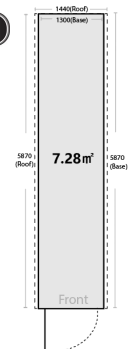

| Model | YH-F04FDB | F04FDM1B | F04FDM2B |
|---------------------------------|-------------|-------------|-------------|
| Internal Area (m ²) | 2.09 | 3.13 | 4.16 |
| External Dimension | 1.3 x 1.72 | 1.3 x 2.55 | 1.3 x 3.38 |
| Internal Dimension | 1.25 x 1.67 | 1.25 x 2.50 | 1.25 x 3.33 |
| Roof Dimension | 1.44 x 1.72 | 1.44 x 2.55 | 1.44 x 3.38 |
| Number of doors | 1 | 1 | 1 |
| Door Opening Width | 850 | 850 | 850 |
| Wall height | 1850 | 1850 | 1850 |
| Peak Height | 2000 | 2000 | 2000 |
| Weight(kg) | 80 | 120 | 160 |
| Number of cartons | 2 | 3 | 4 |
| Size of carton | 2060x960x40 | 2060x960x41 | 2060x960x42 |
| Warranty | 10 Year | 10 Year | 10 Year |
| Colour | Dark Grey | Dark Grey | Dark Grey |

| Model | F04FDM3B | F04FDM4B | F04FDM5B |
|---------------------------------|-------------|-------------|-------------|
| Internal Area (m ²) | 5.20 | 6.24 | 7.28 |
| External Dimension | 1.3 x 4.21 | 1.3 x 5.04 | 1.3 x 5.87 |
| Internal Dimension | 1.25 x 4.16 | 1.25 x 4.99 | 1.25 x 5.82 |
| Roof Dimension | 1.44 x 4.21 | 1.44 x 5.04 | 1.44 x 5.87 |
| Number of doors | 1 | 1 | 1 |
| Door Opening Width | 850 | 850 | 850 |
| Wall height | 1850 | 1850 | 1850 |
| Peak Height | 2000 | 2000 | 2000 |
| Weight(kg) | 200 | 240 | 280 |
| Number of cartons | 5 | 6 | 7 |
| Size of carton | 2060x960x43 | 2060x960x44 | 2060x960x45 |
| Warranty | 10 Year | 10 Year | 10 Year |
| Colour | Dark Grey | Dark Grey | Dark Grey |