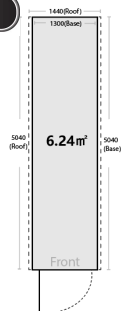

| Model | YH-F04FDB | F04FDM1B | F04FDM2B |
|---------------------------------|-------------|-------------|-------------|
| Internal Area (m ²) | 2.09 | 3.13 | 4.16 |
| External Dimension | 1.3 x 1.72 | 1.3 x 2.55 | 1.3 x 3.38 |
| Internal Dimension | 1.25 x 1.67 | 1.25 x 2.50 | 1.25 x 3.33 |
| Roof Dimension | 1.44 x 1.72 | 1.44 x 2.55 | 1.44 x 3.38 |
| Number of doors | 1 | 1 | 1 |
| Door Opening Width | 850 | 850 | 850 |
| Wall height | 1850 | 1850 | 1850 |
| Peak Height | 2000 | 2000 | 2000 |
| Weight(kg) | 80 | 120 | 160 |
| Number of cartons | 2 | 3 | 4 |
| Size of carton | 2060x960x40 | 2060x960x41 | 2060x960x42 |
| Warranty | 10 Year | 10 Year | 10 Year |
| Colour | Dark Grey | Dark Grey | Dark Grey |

| Model | F04FDM3B | F04FDM4B | F04FDM5B |
|---------------------------------|-------------|-------------|-------------|
| Internal Area (m ²) | 5.20 | 6.24 | 7.28 |
| External Dimension | 1.3 x 4.21 | 1.3 x 5.04 | 1.3 x 5.87 |
| Internal Dimension | 1.25 x 4.16 | 1.25 x 4.99 | 1.25 x 5.82 |
| Roof Dimension | 1.44 x 4.21 | 1.44 x 5.04 | 1.44 x 5.87 |
| Number of doors | 1 | 1 | 1 |
| Door Opening Width | 850 | 850 | 850 |
| Wall height | 1850 | 1850 | 1850 |
| Peak Height | 2000 | 2000 | 2000 |
| Weight(kg) | 200 | 240 | 280 |
| Number of cartons | 5 | 6 | 7 |
| Size of carton | 2060x960x43 | 2060x960x44 | 2060x960x45 |
| Warranty | 10 Year | 10 Year | 10 Year |
| Colour | Dark Grey | Dark Grey | Dark Grey |