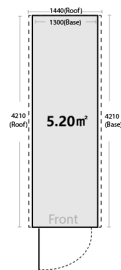

| Model | YH-F04FDB | F04FDM1B | F04FDM2B |
|---------------------------------|-------------|-------------|-------------|
| Internal Area (m ²) | 2.09 | 3.13 | 4.16 |
| External Dimension | 1.3 x 1.72 | 1.3 x 2.55 | 1.3 x 3.38 |
| Internal Dimension | 1.25 x 1.67 | 1.25 x 2.50 | 1.25 x 3.33 |
| Roof Dimension | 1.44 x 1.72 | 1.44 x 2.55 | 1.44 x 3.38 |
| Number of doors | 1 | 1 | 1 |
| Door Opening Width | 850 | 850 | 850 |
| Wall height | 1850 | 1850 | 1850 |
| Peak Height | 2000 | 2000 | 2000 |
| Weight(kg) | 80 | 120 | 160 |
| Number of cartons | 2 | 3 | 4 |
| Size of carton | 2060x960x40 | 2060x960x41 | 2060x960x42 |
| Warranty | 10 Year | 10 Year | 10 Year |
| Colour | Dark Grey | Dark Grey | Dark Grey |

| Model | F04FDM3B | F04FDM4B | F04FDM5B |
|---------------------------------|-------------|-------------|-------------|
| Internal Area (m ²) | 5.20 | 6.24 | 7.28 |
| External Dimension | 1.3 x 4.21 | 1.3 x 5.04 | 1.3 x 5.87 |
| Internal Dimension | 1.25 x 4.16 | 1.25 x 4.99 | 1.25 x 5.82 |
| Roof Dimension | 1.44 x 4.21 | 1.44 x 5.04 | 1.44 x 5.87 |
| Number of doors | 1 | 1 | 1 |
| Door Opening Width | 850 | 850 | 850 |
| Wall height | 1850 | 1850 | 1850 |
| Peak Height | 2000 | 2000 | 2000 |
| Weight(kg) | 200 | 240 | 280 |
| Number of cartons | 5 | 6 | 7 |
| Size of carton | 2060x960x43 | 2060x960x44 | 2060x960x45 |
| Warranty | 10 Year | 10 Year | 10 Year |
| Colour | Dark Grey | Dark Grey | Dark Grey |