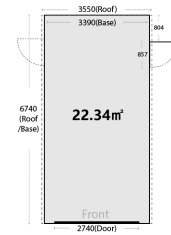

Garage with Roller Door

Model	CGC3-FRMB/ AUTO	CGC3-FRM3B/ AUTO	CGC4-FRMMB/ AUTO
Area (m2)	16.77	19.54	22.34
External Dimension	5070x3390	5900x3390	6740x3390
Internal Dimension	5020x3340	5850x3340	6690x3340
Roof Dimension	5070x3554	5900x3554	6740x3554
Number of doors	2.00	2.00	2.00
Door Opening Width	2740 (L) x 1950 (H)	2740 (L) x 1950 (H)	2740 (L) x 1950 (H)
Wall height	2150	2150	2150
Peak Height	2480	2480	2480
Weight	260	260	340
Number of cartons	4	4	5
Size of carton	2200 x 960 x 100 2830 x 200 x 200	2200 x 960 x 100 2830 x 200 x 200	2200 x 960 x 100 2830 x 200 x 200
Warranty	10 Years	10 Years	10 Years
Colour	Dark Grey	Dark Grey	Dark Grey

Model	CGC4-FRMM3B/ AUTO	CGC4-FRM3M3B/ AUTO	CGC5-FRM3MMB/ AUTO
Area (m2)	25.12	27.89	30.69
External Dimension	7570x3390	8400x3390	9240x3390
Internal Dimension	7520x3340	8350x3340	9190x3340
Roof Dimension	7570x3354	8400x3354	9240x3554
Number of doors	2.00	2.00	2.00
Door Opening Width	2740 (L) x 1950 (H)	2740 (L) x 1950 (H)	2740 (L) x 1950 (H)
Wall height	2150	2150	2150
Peak Height	2480	2480	2480
Weight	340	340	420
Number of cartons	5	5	7
Size of carton	2200 x 960 x 100 2830 x 200 x 200	2200 x 960 x 100 2830 x 200 x 200	2200 x 960 x 100 2830 x 200 x 200
Warranty	10 Years	10 Years	10 Years
Colour	Dark Grey	Dark Grey	Dark Grey