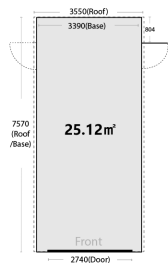

Garage with Roller Door

Model	CGC3-FRMB/ AUTO	CGC3-FRM3B/ AUTO	CGC4-FRMMB/ AUTO
Area (m2)	16.77	19.54	22.34
External Dimension	5070x3390	5900x3390	6740x3390
Internal Dimension	5020x3340	5850x3340	6690x3340
Roof Dimension	5070x3554	5900x3554	6740x3554
Number of doors	2.00	2.00	2.00
Door Opening Width	2740 (L) x 1950 (H)	2740 (L) x 1950 (H)	2740 (L) x 1950 (H)
Wall height	2150	2150	2150
Peak Height	2480	2480	2480
Weight	260	260	340
Number of cartons	4	4	5
Size of carton	2200 x 960 x 100 2830 x 200 x 200	2200 x 960 x 100 2830 x 200 x 200	2200 x 960 x 100 2830 x 200 x 200
Warranty	10 Years	10 Years	10 Years
Colour	Dark Grey	Dark Grey	Dark Grey

Model	CGC4-FRMM3B/ AUTO	CGC4-FRM3M3B/ AUTO	CGC5-FRM3MMB/ AUTO
Area (m2)	25.12	27.89	30.69
External Dimension	7570x3390	8400x3390	9240x3390
Internal Dimension	7520x3340	8350x3340	9190x3340
Roof Dimension	7570x3354	8400x3354	9240x3554
Number of doors	2.00	2.00	2.00
Door Opening Width	2740 (L) x 1950 (H)	2740 (L) x 1950 (H)	2740 (L) x 1950 (H)
Wall height	2150	2150	2150
Peak Height	2480	2480	2480
Weight	340	340	420
Number of cartons	5	5	7
Size of carton	2200 x 960 x 100 2830 x 200 x 200	2200 x 960 x 100 2830 x 200 x 200	2200 x 960 x 100 2830 x 200 x 200
Warranty	10 Years	10 Years	10 Years
Colour	Dark Grey	Dark Grey	Dark Grey