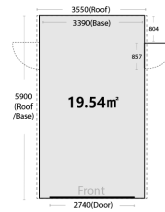

Garage with Roller Door

Model	CGC3-FRMB/ AUTO	CGC3-FRM3B/ AUTO	CGC4-FRMMB/ AUTO
Area (m2)	16.77	19.54	22.34
External Dimension	5070x3390	5900x3390	6740x3390
Internal Dimension	5020x3340	5850x3340	6690x3340
Roof Dimension	5070x3554	5900x3554	6740x3554
Number of doors	2.00	2.00	2.00
Door Opening Width	2740 (L) x 1950 (H)	2740 (L) x 1950 (H)	2740 (L) x 1950 (H)
Wall height	2150	2150	2150
Peak Height	2480	2480	2480
Weight	260	260	340
Number of cartons	4	4	5
Size of carton	2200 x 960 x 100 2830 x 200 x 200	2200 x 960 x 100 2830 x 200 x 200	2200 x 960 x 100 2830 x 200 x 200
Warranty	10 Years	10 Years	10 Years
Colour	Dark Grey	Dark Grey	Dark Grey

Model	CGC4-FRMM3B/ AUTO	CGC4-FRM3M3B/ AUTO	CGC5-FRM3MMB/ AUTO
Area (m2)	25.12	27.89	30.69
External Dimension	7570x3390	8400x3390	9240x3390
Internal Dimension	7520x3340	8350x3340	9190x3340
Roof Dimension	7570x3354	8400x3354	9240x3554
Number of doors	2.00	2.00	2.00
Door Opening Width	2740 (L) x 1950 (H)	2740 (L) x 1950 (H)	2740 (L) x 1950 (H)
Wall height	2150	2150	2150
Peak Height	2480	2480	2480
Weight	340	340	420
Number of cartons	5	5	7
Size of carton	2200 x 960 x 100 2830 x 200 x 200	2200 x 960 x 100 2830 x 200 x 200	2200 x 960 x 100 2830 x 200 x 200
Warranty	10 Years	10 Years	10 Years
Colour	Dark Grey	Dark Grey	Dark Grey