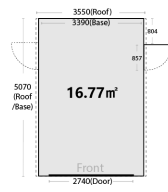

Garage with Roller Door

Model	CGC3-FRMB/ AUTO	CGC3-FRM3B/ AUTO	CGC4-FRMMB/ AUTO
Area (m2)	16.77	19.54	22.34
External Dimension	5070x3390	5900x3390	6740x3390
Internal Dimension	5020x3340	5850x3340	6690x3340
Roof Dimension	5070x3554	5900x3554	6740x3554
Number of doors	2.00	2.00	2.00
Door Opening Width	2740 (L) x 1950 (H)	2740 (L) x 1950 (H)	2740 (L) x 1950 (H)
Wall height	2150	2150	2150
Peak Height	2480	2480	2480
Weight	260	260	340
Number of cartons	4	4	5
Size of carton	2200 x 960 x 100 2830 x 200 x 200	2200 x 960 x 100 2830 x 200 x 200	2200 x 960 x 100 2830 x 200 x 200
Warranty	10 Years	10 Years	10 Years
Colour	Dark Grey	Dark Grey	Dark Grey

Model	CGC4-FRMM3B/ AUTO	CGC4-FRM3M3B/ AUTO	CGC5-FRM3MMB/ AUTO
Area (m2)	25.12	27.89	30.69
External Dimension	7570x3390	8400x3390	9240x3390
Internal Dimension	7520x3340	8350x3340	9190x3340
Roof Dimension	7570x3354	8400x3354	9240x3554
Number of doors	2.00	2.00	2.00
Door Opening Width	2740 (L) x 1950 (H)	2740 (L) x 1950 (H)	2740 (L) x 1950 (H)
Wall height	2150	2150	2150
Peak Height	2480	2480	2480
Weight	340	340	420
Number of cartons	5	5	7
Size of carton	2200 x 960 x 100 2830 x 200 x 200	2200 x 960 x 100 2830 x 200 x 200	2200 x 960 x 100 2830 x 200 x 200
Warranty	10 Years	10 Years	10 Years
Colour	Dark Grey	Dark Grey	Dark Grey