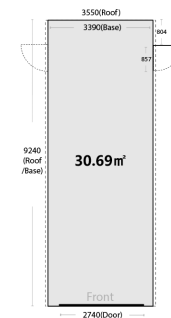

Garage with Roller Door

Model	CGC3-FRMB/ AUTO	CGC3-FRM3B/ AUTO	CGC4-FRMMB/ AUTO
Area (m2)	16.77	19.54	22.34
External Dimension	5070x3390	5900x3390	6740x3390
Internal Dimension	5020x3340	5850x3340	6690x3340
Roof Dimension	5070x3554	5900x3554	6740x3554
Number of doors	2.00	2.00	2.00
Door Opening Width	2740 (L) x 1950 (H)	2740 (L) x 1950 (H)	2740 (L) x 1950 (H)
Wall height	2150	2150	2150
Peak Height	2480	2480	2480
Weight	260	260	340
Number of cartons	4	4	5
Size of carton	2200 x 960 x 100 2830 x 200 x 200	2200 x 960 x 100 2830 x 200 x 200	2200 x 960 x 100 2830 x 200 x 200
Warranty	10 Years	10 Years	10 Years
Colour	Dark Grey	Dark Grey	Dark Grey

Model	CGC4-FRMM3B/ AUTO	CGC4-FRM3M3B/ AUTO	CGC5-FRM3MMB/ AUTO
Area (m2)	25.12	27.89	30.69
External Dimension	7570x3390	8400x3390	9240x3390
Internal Dimension	7520x3340	8350x3340	9190x3340
Roof Dimension	7570x3354	8400x3354	9240x3554
Number of doors	2.00	2.00	2.00
Door Opening Width	2740 (L) x 1950 (H)	2740 (L) x 1950 (H)	2740 (L) x 1950 (H)
Wall height	2150	2150	2150
Peak Height	2480	2480	2480
Weight	340	340	420
Number of cartons	5	5	7
Size of carton	2200 x 960 x 100 2830 x 200 x 200	2200 x 960 x 100 2830 x 200 x 200	2200 x 960 x 100 2830 x 200 x 200
Warranty	10 Years	10 Years	10 Years
Colour	Dark Grey	Dark Grey	Dark Grey