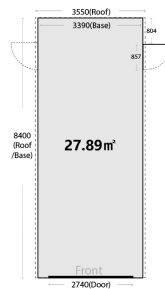

Garage with Roller Door

Model	CGC3-FRMB/ AUTO	CGC3-FRM3B/ AUTO	CGC4-FRMMB/ AUTO
Area (m2)	16.77	19.54	22.34
External Dimension	5070x3390	5900x3390	6740x3390
Internal Dimension	5020x3340	5850x3340	6690x3340
Roof Dimension	5070x3554	5900x3554	6740x3554
Number of doors	2.00	2.00	2.00
Door Opening Width	2740 (L) x 1950 (H)	2740 (L) x 1950 (H)	2740 (L) x 1950 (H)
Wall height	2150	2150	2150
Peak Height	2480	2480	2480
Weight	260	260	340
Number of cartons	4	4	5
Size of carton	2200 x 960 x 100 2830 x 200 x 200	2200 x 960 x 100 2830 x 200 x 200	2200 x 960 x 100 2830 x 200 x 200
Warranty	10 Years	10 Years	10 Years
Colour	Dark Grey	Dark Grey	Dark Grey

Model	CGC4-FRMM3B/ AUTO	CGC4-FRM3M3B/ AUTO	CGC5-FRM3MMB/ AUTO
Area (m2)	25.12	27.89	30.69
External Dimension	7570x3390	8400x3390	9240x3390
Internal Dimension	7520x3340	8350x3340	9190x3340
Roof Dimension	7570x3354	8400x3354	9240x3554
Number of doors	2.00	2.00	2.00
Door Opening Width	2740 (L) x 1950 (H)	2740 (L) x 1950 (H)	2740 (L) x 1950 (H)
Wall height	2150	2150	2150
Peak Height	2480	2480	2480
Weight	340	340	420
Number of cartons	5	5	7
Size of carton	2200 x 960 x 100 2830 x 200 x 200	2200 x 960 x 100 2830 x 200 x 200	2200 x 960 x 100 2830 x 200 x 200
Warranty	10 Years	10 Years	10 Years
Colour	Dark Grey	Dark Grey	Dark Grey