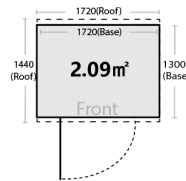

Model	GVO1508-Hazy Grey/ Ironsand	YH-FH0603	YH-ST20094-H128-F-V
Internal Area (m ²)	1.1	1.39	1.76
External Dimension	1.53 x 0.785	1.72 x 0.88	2 x 0.88
Internal Dimension	1.485 x 0.74	1.67 x 0.83	1.95 x 0.83
Roof Dimension	1.53 x 0.98	1.72 x 1.02	2 x 0.94
Number of doors	1	1	2
Door Opening Width	755	850	1700
Wall height	1770	1850	1190
Peak Height	1830	2000	1280
Weight(kg)		51	70
Number of cartons	1	1	1
Size of carton		2060x960x40	1320x940x60
Warranty	15 Year	10 Year	10 Year
Colour	Hazy Grey/ Ironsand	Dark Grey	Dark Grey

Model	YH-FH0803	YH-FH0604	GVO1515- Hazy Grey/ Ironsand
Internal Area (m ²)	2.08	2.09	2.21
External Dimension	2.55 x 0.88	1.72 x 1.3	1.53 x 1.53
Internal Dimension	2.50 x 0.83	1.67 x 1.25	1.485 x 1.485
Roof Dimension	2.55 x 1.02	1.72 x 1.44	1.53 x 1.83
Number of doors	1	1	1
Door Opening Width	850	850	0.755
Wall height	1850	1850	1.83
Peak Height	2000	2000	1.98
Weight(kg)	65	59	
Number of cartons	1	1	1
Size of carton	2060x960x50	2060x960x50	
Warranty	10 Year	10 Year	18 Year
Colour	Dark Grey	Dark Grey	Hazy Grey/ Ironsand

Model	YH-SA140186-H152-H-Grey	YH-FH0804	GVO2315- Hazy Grey/ Ironsand
Internal Area (m ²)	2.28	3.13	3.32
External Dimension	1.31 x 1.86	2.55 x 1.3	2.28 x 1.53
Internal Dimension	1.26 x 1.81	2.50 x 1.25	2.235 x 1.485
Roof Dimension	1.45 x 1.86	2.55 x 1.44	2.28 x 1.83
Number of doors	2	1	1
Door Opening Width	1000	850	755
Wall height	1370	1850	1830
Peak Height	1520	2000	1980
Weight(kg)	50	74	
Number of cartons	1	1	2
Size of carton	1600x940x100	2060x960x50	
Warranty	10 Year	10 Year	18 Year
Colour	Dark Grey	Dark Grey	Hazy Grey/ Ironsand