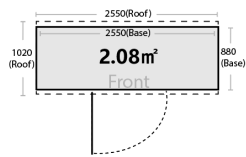

Model	GVO1508-Hazy Grey/ Ironsand	YH-FH0603	YH-ST20094-H128-F-V
Internal Area (m ²)	1.1	1.39	1.76
External Dimension	1.53 x 0.785	1.72 x 0.88	2 x 0.88
Internal Dimension	1.485 x 0.74	1.67 x 0.83	1.95 x 0.83
Roof Dimension	1.53 x 0.98	1.72 x 1.02	2 x 0.94
Number of doors	1	1	2
Door Opening Width	755	850	1700
Wall height	1770	1850	1190
Peak Height	1830	2000	1280
Weight(kg)		51	70
Number of cartons	1	1	1
Size of carton		2060x960x40	1320x940x60
Warranty	15 Year	10 Year	10 Year
Colour	Hazy Grey/ Ironsand	Dark Grey	Dark Grey

Model	YH-FH0803	YH-FH0604	GVO1515- Hazy Grey/ Ironsand
Internal Area (m ²)	2.08	2.09	2.21
External Dimension	2.55 x 0.88	1.72 x 1.3	1.53 x 1.53
Internal Dimension	2.50 x 0.83	1.67 x 1.25	1.485 x 1.485
Roof Dimension	2.55 x 1.02	1.72 x 1.44	1.53 x 1.83
Number of doors	1	1	1
Door Opening Width	850	850	0.755
Wall height	1850	1850	1.83
Peak Height	2000	2000	1.98
Weight(kg)	65	59	
Number of cartons	1	1	1
Size of carton	2060x960x50	2060x960x50	
Warranty	10 Year	10 Year	18 Year
Colour	Dark Grey	Dark Grey	Hazy Grey/ Ironsand

Model	YH-SA140186-H152-H-Grey	YH-FH0804	GVO2315- Hazy Grey/ Ironsand
Internal Area (m ²)	2.28	3.13	3.32
External Dimension	1.31 x 1.86	2.55 x 1.3	2.28 x 1.53
Internal Dimension	1.26 x 1.81	2.50 x 1.25	2.235 x 1.485
Roof Dimension	1.45 x 1.86	2.55 x 1.44	2.28 x 1.83
Number of doors	2	1	1
Door Opening Width	1000	850	755
Wall height	1370	1850	1830
Peak Height	1520	2000	1980
Weight(kg)	50	74	
Number of cartons	1	1	2
Size of carton	1600x940x100	2060x960x50	
Warranty	10 Year	10 Year	18 Year
Colour	Dark Grey	Dark Grey	Hazy Grey/ Ironsand