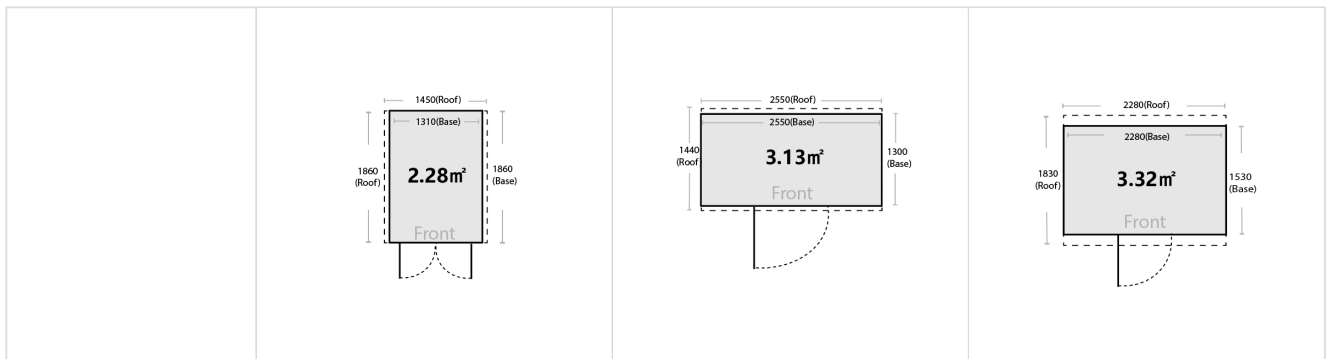

Model	GVO1508-Hazy Grey/ Ironsand	YH-FH0603	YH-ST20094-H128-F-V
Internal Area (m ²)	1.1	1.39	1.76
External Dimension	1.53 x 0.785	1.72 x 0.88	2 x 0.88
Internal Dimension	1.485 x 0.74	1.67 x 0.83	1.95 x 0.83
Roof Dimension	1.53 x 0.98	1.72 x 1.02	2 x 0.94
Number of doors	1	1	2
Door Opening Width	755	850	1700
Wall height	1770	1850	1190
Peak Height	1830	2000	1280
Weight(kg)		51	70
Number of cartons	1	1	1
Size of carton		2060x960x40	1320x940x60
Warranty	15 Year	10 Year	10 Year
Colour	Hazy Grey/ Ironsand	Dark Grey	Dark Grey

Model	YH-FH0803	YH-FH0604	GVO1515- Hazy Grey/ Ironsand
Internal Area (m ²)	2.08	2.09	2.21
External Dimension	2.55 x 0.88	1.72 x 1.3	1.53 x 1.53
Internal Dimension	2.50 x 0.83	1.67 x 1.25	1.485 x 1.485
Roof Dimension	2.55 x 1.02	1.72 x 1.44	1.53 x 1.83
Number of doors	1	1	1
Door Opening Width	850	850	0.755
Wall height	1850	1850	1.83
Peak Height	2000	2000	1.98
Weight(kg)	65	59	
Number of cartons	1	1	1
Size of carton	2060x960x50	2060x960x50	
Warranty	10 Year	10 Year	18 Year
Colour	Dark Grey	Dark Grey	Hazy Grey/ Ironsand

Model	YH-F0806-H200	GVO2318-Hazy Grey/ Ironsand
Internal Area (m ²)	4.18	3.99
External Dimension	2.55 x 1.72	2.28 x 1.83
Internal Dimension	2.50 x 1.67	2.235 x 1.785
Roof Dimension	2.55 x 1.86	2.28 x 1.98
Number of doors	1	1
Door Opening Width	850	0.755
Wall height	1850	1.83
Peak Height	2000	1.98
Weight(kg)	82	
Number of cartons	1	2
Size of carton	2060x960x60	
Warranty	10 Year	18 Year
Colour	Dark Grey	Hazy Grey/ Ironsand