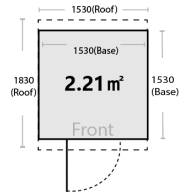

Model	GVO1508-Hazy Grey/ Ironsand	YH-FH0603	YH-ST20094-H128-F-V
Internal Area (m ²)	1.1	1.39	1.76
External Dimension	1.53 x 0.785	1.72 x 0.88	2 x 0.88
Internal Dimension	1.485 x 0.74	1.67 x 0.83	1.95 x 0.83
Roof Dimension	1.53 x 0.98	1.72 x 1.02	2 x 0.94
Number of doors	1	1	2
Door Opening Width	755	850	1700
Wall height	1770	1850	1190
Peak Height	1830	2000	1280
Weight(kg)		51	70
Number of cartons	1	1	1
Size of carton		2060x960x40	1320x940x60
Warranty	15 Year	10 Year	10 Year
Colour	Hazy Grey/ Ironsand	Dark Grey	Dark Grey

Model	YH-FH0803	YH-FH0604	GVO1515- Hazy Grey/ Ironsand
Internal Area (m ²)	2.08	2.09	2.21
External Dimension	2.55 x 0.88	1.72 x 1.3	1.53 x 1.53
Internal Dimension	2.50 x 0.83	1.67 x 1.25	1.485 x 1.485
Roof Dimension	2.55 x 1.02	1.72 x 1.44	1.53 x 1.83
Number of doors	1	1	1
Door Opening Width	850	850	0.755
Wall height	1850	1850	1.83
Peak Height	2000	2000	1.98
Weight(kg)	65	59	
Number of cartons	1	1	1
Size of carton	2060x960x50	2060x960x50	
Warranty	10 Year	10 Year	18 Year
Colour	Dark Grey	Dark Grey	Hazy Grey/ Ironsand

Model	YH-SA140186-H152-H-Grey	YH-FH0804	GVO2315- Hazy Grey/ Ironsand
Internal Area (m ²)	2.28	3.13	3.32
External Dimension	1.31 x 1.86	2.55 x 1.3	2.28 x 1.53
Internal Dimension	1.26 x 1.81	2.50 x 1.25	2.235 x 1.485
Roof Dimension	1.45 x 1.86	2.55 x 1.44	2.28 x 1.83
Number of doors	2	1	1
Door Opening Width	1000	850	755
Wall height	1370	1850	1830
Peak Height	1520	2000	1980
Weight(kg)	50	74	
Number of cartons	1	1	2
Size of carton	1600x940x100	2060x960x50	
Warranty	10 Year	10 Year	18 Year
Colour	Dark Grey	Dark Grey	Hazy Grey/ Ironsand