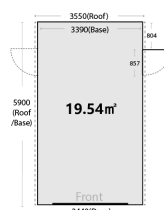

### Garage with Swing Door

Model	CGC3-FDMB	CGC3-FDM3B	CGC4-FDMMB
Area (m2)	16.77	19.54	22.34
External Dimension	5070x3390	5900x3390	6740x3390
Internal Dimension	5020x3340	5850x3340	6690x3340
Roof Dimension	5070x3554	5900x3554	6740x3554
Number of doors	2.00	2.00	2.00
Door Opening Width	2440(L) x 2090(H)	2440(L) x 2090(H)	2440(L) x 2090(H)
Wall height	2150	2150	2150
Peak Height	2480	2480	2480
Weight	240	240	320
Number of cartons	3	3	4
Size of carton	2200 x 960 x 100	2200 x 960 x 100	2200 x 960 x 100
Warranty	10 Years	10 Years	10 Years
Colour	Dark Grey	Dark Grey	Dark Grey

Model	CGC4-FDMM3B	CGC4-FDM3M3B	CGC5-FDM3MMB
Area (m2)	25.12	27.89	30.69
External Dimension	7570x3390	8400x3390	9240x3390
Internal Dimension	7520x3340	8350x3340	9190x3340
Roof Dimension	7570x3354	8400x3354	9240x3554
Number of doors	2.00	2.00	2.00
Door Opening Width	2440(L) x 2090(H)	2440(L) x 2090(H)	2440(L) x 2090(H)
Wall height	2150	2150	2150
Peak Height	2480	2480	2480
Weight	320	320	400
Number of cartons	4	4	6
Size of carton	2200 x 960 x 100	2200 x 960 x 100	2200 x 960 x 100
Warranty	10 Years	10 Years	10 Years
Colour	Dark Grey	Dark Grey	Dark Grey

<b>Model</b>	<b>CGC5-FDM3M3MB</b>		
Area (m2)	33.47		
External Dimension	10070 x 3390		
Internal Dimension	10020x3340		
Roof Dimension	10070x3554		
Number of doors	2.00		
Door Opening Width	2440(L) x 2090(H)		
Wall height	2150		
Peak Height	2480		
Weight	400		
Number of cartons	6		
Size of carton	2200 x 960 x 100		
Warranty	10 Years		
Colour	Dark Grey		