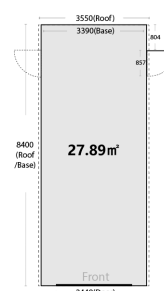

### Garage with Swing Door

Model	CGC3-FDMB	CGC3-FDM3B	CGC4-FDMMB
Area (m2)	16.77	19.54	22.34
External Dimension	5070x3390	5900x3390	6740x3390
Internal Dimension	5020x3340	5850x3340	6690x3340
Roof Dimension	5070x3554	5900x3554	6740x3554
Number of doors	2.00	2.00	2.00
Door Opening Width	2440(L) x 2090(H)	2440(L) x 2090(H)	2440(L) x 2090(H)
Wall height	2150	2150	2150
Peak Height	2480	2480	2480
Weight	240	240	320
Number of cartons	3	3	4
Size of carton	2200 x 960 x 100	2200 x 960 x 100	2200 x 960 x 100
Warranty	10 Years	10 Years	10 Years
Colour	Dark Grey	Dark Grey	Dark Grey

Model	CGC4-FDMM3B	CGC4-FDM3M3B	CGC5-FDM3MMB
Area (m2)	25.12	27.89	30.69
External Dimension	7570x3390	8400x3390	9240x3390
Internal Dimension	7520x3340	8350x3340	9190x3340
Roof Dimension	7570x3354	8400x3354	9240x3554
Number of doors	2.00	2.00	2.00
Door Opening Width	2440(L) x 2090(H)	2440(L) x 2090(H)	2440(L) x 2090(H)
Wall height	2150	2150	2150
Peak Height	2480	2480	2480
Weight	320	320	400
Number of cartons	4	4	6
Size of carton	2200 x 960 x 100	2200 x 960 x 100	2200 x 960 x 100
Warranty	10 Years	10 Years	10 Years
Colour	Dark Grey	Dark Grey	Dark Grey

<b>Model</b>	<b>CGC5-FDM3M3MB</b>		
Area (m2)	33.47		
External Dimension	10070 x 3390		
Internal Dimension	10020x3340		
Roof Dimension	10070x3554		
Number of doors	2.00		
Door Opening Width	2440(L) x 2090(H)		
Wall height	2150		
Peak Height	2480		
Weight	400		
Number of cartons	6		
Size of carton	2200 x 960 x 100		
Warranty	10 Years		
Colour	Dark Grey		