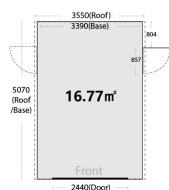

### Garage with Swing Door

Model	CGC3-FDMB	CGC3-FDM3B	CGC4-FDMMB
Area (m2)	16.77	19.54	22.34
External Dimension	5070x3390	5900x3390	6740x3390
Internal Dimension	5020x3340	5850x3340	6690x3340
Roof Dimension	5070x3554	5900x3554	6740x3554
Number of doors	2.00	2.00	2.00
Door Opening Width	2440(L) x 2090(H)	2440(L) x 2090(H)	2440(L) x 2090(H)
Wall height	2150	2150	2150
Peak Height	2480	2480	2480
Weight	240	240	320
Number of cartons	3	3	4
Size of carton	2200 x 960 x 100	2200 x 960 x 100	2200 x 960 x 100
Warranty	10 Years	10 Years	10 Years
Colour	Dark Grey	Dark Grey	Dark Grey

Model	CGC4-FDMM3B	CGC4-FDM3M3B	CGC5-FDM3MMB
Area (m2)	25.12	27.89	30.69
External Dimension	7570x3390	8400x3390	9240x3390
Internal Dimension	7520x3340	8350x3340	9190x3340
Roof Dimension	7570x3354	8400x3354	9240x3554
Number of doors	2.00	2.00	2.00
Door Opening Width	2440(L) x 2090(H)	2440(L) x 2090(H)	2440(L) x 2090(H)
Wall height	2150	2150	2150
Peak Height	2480	2480	2480
Weight	320	320	400
Number of cartons	4	4	6
Size of carton	2200 x 960 x 100	2200 x 960 x 100	2200 x 960 x 100
Warranty	10 Years	10 Years	10 Years
Colour	Dark Grey	Dark Grey	Dark Grey

<b>Model</b>	<b>CGC5-FDM3M3MB</b>		
Area (m2)	33.47		
External Dimension	10070 x 3390		
Internal Dimension	10020x3340		
Roof Dimension	10070x3554		
Number of doors	2.00		
Door Opening Width	2440(L) x 2090(H)		
Wall height	2150		
Peak Height	2480		
Weight	400		
Number of cartons	6		
Size of carton	2200 x 960 x 100		
Warranty	10 Years		
Colour	Dark Grey		