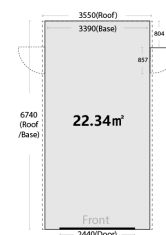

### Garage with Swing Door

Model	CGC3-FDMB	CGC3-FDM3B	CGC4-FDMMB
Area (m2)	16.77	19.54	22.34
External Dimension	5070x3390	5900x3390	6740x3390
Internal Dimension	5020x3340	5850x3340	6690x3340
Roof Dimension	5070x3554	5900x3554	6740x3554
Number of doors	2.00	2.00	2.00
Door Opening Width	2440(L) x 2090(H)	2440(L) x 2090(H)	2440(L) x 2090(H)
Wall height	2150	2150	2150
Peak Height	2480	2480	2480
Weight	240	240	320
Number of cartons	3	3	4
Size of carton	2200 x 960 x 100	2200 x 960 x 100	2200 x 960 x 100
Warranty	10 Years	10 Years	10 Years
Colour	Dark Grey	Dark Grey	Dark Grey

Model	CGC4-FDMM3B	CGC4-FDM3M3B	CGC5-FDM3MMB
Area (m2)	25.12	27.89	30.69
External Dimension	7570x3390	8400x3390	9240x3390
Internal Dimension	7520x3340	8350x3340	9190x3340
Roof Dimension	7570x3354	8400x3354	9240x3554
Number of doors	2.00	2.00	2.00
Door Opening Width	2440(L) x 2090(H)	2440(L) x 2090(H)	2440(L) x 2090(H)
Wall height	2150	2150	2150
Peak Height	2480	2480	2480
Weight	320	320	400
Number of cartons	4	4	6
Size of carton	2200 x 960 x 100	2200 x 960 x 100	2200 x 960 x 100
Warranty	10 Years	10 Years	10 Years
Colour	Dark Grey	Dark Grey	Dark Grey

<b>Model</b>	<b>CGC5-FDM3M3MB</b>		
Area (m2)	33.47		
External Dimension	10070 x 3390		
Internal Dimension	10020x3340		
Roof Dimension	10070x3554		
Number of doors	2.00		
Door Opening Width	2440(L) x 2090(H)		
Wall height	2150		
Peak Height	2480		
Weight	400		
Number of cartons	6		
Size of carton	2200 x 960 x 100		
Warranty	10 Years		
Colour	Dark Grey		