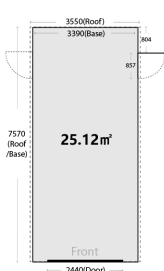

### Garage with Swing Door

Model	CGC3-FDMB	CGC3-FDM3B	CGC4-FDMMB
Area (m2)	16.77	19.54	22.34
External Dimension	5070x3390	5900x3390	6740x3390
Internal Dimension	5020x3340	5850x3340	6690x3340
Roof Dimension	5070x3554	5900x3554	6740x3554
Number of doors	2.00	2.00	2.00
Door Opening Width	2440(L) x 2090(H)	2440(L) x 2090(H)	2440(L) x 2090(H)
Wall height	2150	2150	2150
Peak Height	2480	2480	2480
Weight	240	240	320
Number of cartons	3	3	4
Size of carton	2200 x 960 x 100	2200 x 960 x 100	2200 x 960 x 100
Warranty	10 Years	10 Years	10 Years
Colour	Dark Grey	Dark Grey	Dark Grey

Model	CGC4-FDMM3B	CGC4-FDM3M3B	CGC5-FDM3MMB
Area (m2)	25.12	27.89	30.69
External Dimension	7570x3390	8400x3390	9240x3390
Internal Dimension	7520x3340	8350x3340	9190x3340
Roof Dimension	7570x3354	8400x3354	9240x3554
Number of doors	2.00	2.00	2.00
Door Opening Width	2440(L) x 2090(H)	2440(L) x 2090(H)	2440(L) x 2090(H)
Wall height	2150	2150	2150
Peak Height	2480	2480	2480
Weight	320	320	400
Number of cartons	4	4	6
Size of carton	2200 x 960 x 100	2200 x 960 x 100	2200 x 960 x 100
Warranty	10 Years	10 Years	10 Years
Colour	Dark Grey	Dark Grey	Dark Grey

<b>Model</b>	<b>CGC5-FDM3M3MB</b>		
Area (m2)	33.47		
External Dimension	10070 x 3390		
Internal Dimension	10020x3340		
Roof Dimension	10070x3554		
Number of doors	2.00		
Door Opening Width	2440(L) x 2090(H)		
Wall height	2150		
Peak Height	2480		
Weight	400		
Number of cartons	6		
Size of carton	2200 x 960 x 100		
Warranty	10 Years		
Colour	Dark Grey		