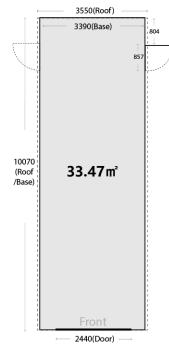

### Garage with Swing Door

Model	CGC3-FDMB	CGC3-FDM3B	CGC4-FDMMB
Area (m2)	16.77	19.54	22.34
External Dimension	5070x3390	5900x3390	6740x3390
Internal Dimension	5020x3340	5850x3340	6690x3340
Roof Dimension	5070x3554	5900x3554	6740x3554
Number of doors	2.00	2.00	2.00
Door Opening Width	2440(L) x 2090(H)	2440(L) x 2090(H)	2440(L) x 2090(H)
Wall height	2150	2150	2150
Peak Height	2480	2480	2480
Weight	240	240	320
Number of cartons	3	3	4
Size of carton	2200 x 960 x 100	2200 x 960 x 100	2200 x 960 x 100
Warranty	10 Years	10 Years	10 Years
Colour	Dark Grey	Dark Grey	Dark Grey

Model	CGC4-FDMM3B	CGC4-FDM3M3B	CGC5-FDM3MMB
Area (m2)	25.12	27.89	30.69
External Dimension	7570x3390	8400x3390	9240x3390
Internal Dimension	7520x3340	8350x3340	9190x3340
Roof Dimension	7570x3354	8400x3354	9240x3554
Number of doors	2.00	2.00	2.00
Door Opening Width	2440(L) x 2090(H)	2440(L) x 2090(H)	2440(L) x 2090(H)
Wall height	2150	2150	2150
Peak Height	2480	2480	2480
Weight	320	320	400
Number of cartons	4	4	6
Size of carton	2200 x 960 x 100	2200 x 960 x 100	2200 x 960 x 100
Warranty	10 Years	10 Years	10 Years
Colour	Dark Grey	Dark Grey	Dark Grey

<b>Model</b>	<b>CGC5-FDM3M3MB</b>		
Area (m2)	33.47		
External Dimension	10070 x 3390		
Internal Dimension	10020x3340		
Roof Dimension	10070x3554		
Number of doors	2.00		
Door Opening Width	2440(L) x 2090(H)		
Wall height	2150		
Peak Height	2480		
Weight	400		
Number of cartons	6		
Size of carton	2200 x 960 x 100		
Warranty	10 Years		
Colour	Dark Grey		