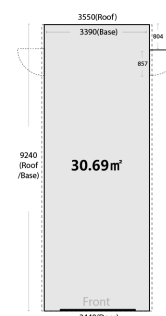

### Garage with Swing Door

Model	CGC3-FDMB	CGC3-FDM3B	CGC4-FDMMB
Area (m2)	16.77	19.54	22.34
External Dimension	5070x3390	5900x3390	6740x3390
Internal Dimension	5020x3340	5850x3340	6690x3340
Roof Dimension	5070x3554	5900x3554	6740x3554
Number of doors	2.00	2.00	2.00
Door Opening Width	2440(L) x 2090(H)	2440(L) x 2090(H)	2440(L) x 2090(H)
Wall height	2150	2150	2150
Peak Height	2480	2480	2480
Weight	240	240	320
Number of cartons	3	3	4
Size of carton	2200 x 960 x 100	2200 x 960 x 100	2200 x 960 x 100
Warranty	10 Years	10 Years	10 Years
Colour	Dark Grey	Dark Grey	Dark Grey

Model	CGC4-FDMM3B	CGC4-FDM3M3B	CGC5-FDM3MMB
Area (m2)	25.12	27.89	30.69
External Dimension	7570x3390	8400x3390	9240x3390
Internal Dimension	7520x3340	8350x3340	9190x3340
Roof Dimension	7570x3354	8400x3354	9240x3554
Number of doors	2.00	2.00	2.00
Door Opening Width	2440(L) x 2090(H)	2440(L) x 2090(H)	2440(L) x 2090(H)
Wall height	2150	2150	2150
Peak Height	2480	2480	2480
Weight	320	320	400
Number of cartons	4	4	6
Size of carton	2200 x 960 x 100	2200 x 960 x 100	2200 x 960 x 100
Warranty	10 Years	10 Years	10 Years
Colour	Dark Grey	Dark Grey	Dark Grey

<b>Model</b>	<b>CGC5-FDM3M3MB</b>		
Area (m2)	33.47		
External Dimension	10070 x 3390		
Internal Dimension	10020x3340		
Roof Dimension	10070x3554		
Number of doors	2.00		
Door Opening Width	2440(L) x 2090(H)		
Wall height	2150		
Peak Height	2480		
Weight	400		
Number of cartons	6		
Size of carton	2200 x 960 x 100		
Warranty	10 Years		
Colour	Dark Grey		