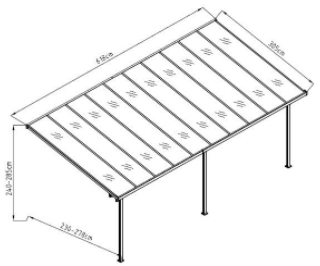

Patio Cover

Model	DTP-BS5B-AKL (BS5)	DTP-BS6B-AKL	DTP-BS7B-AKL
Length (mm)	3140	3750	4360
Depth (mm)	2550	2550	2550
Polycarbonate Thickness (mm)	8	8	8
Number of Posts	2	2	2
Mounting Height (mm)	2350-2750	2350-2750	2350-2750
Post Height (mm)	2000	2000	2000
Frame Colour	Dark Grey	Dark Grey	Dark Grey
Roof Colour	Clear	Clear	Clear

Model	DTP-BW7B-AKL	DTP-BW8B-AKL	DTP-BW9B-AKL	DTP-BW10B-AKL
Length (mm)	4360	4960	5570	6180
Depth (mm)	3050	3050	3050	3050
Polycarbonate Thickness (mm)	8	8	8	8
Number of Posts	2	3	3	3
Mounting Height (mm)	2400 - 2850	2400 - 2850	2400 - 2850	2400 - 2850
Post Height (mm)	2000	2000	2000	2000
Frame Colour	Dark Grey	Dark Grey	Dark Grey	Dark Grey
Roof Colour	Clear	Clear	Clear	Clear