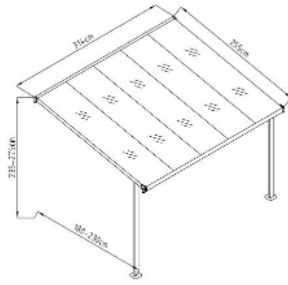

Patio Cover

Model	DTP-BS5B-AKL (BS5)	DTP-BS6B-AKL	DTP-BS7B-AKL
Length (mm)	3140	3750	4360
Depth (mm)	2550	2550	2550
Polycarbonate Thickness (mm)	8	8	8
Number of Posts	2	2	2
Mounting Height (mm)	2350-2750	2350-2750	2350-2750
Post Height (mm)	2000	2000	2000
Frame Colour	Dark Grey	Dark Grey	Dark Grey
Roof Colour	Clear	Clear	Clear

Model	DTP-BW7B-AKL	DTP-BW8B-AKL	DTP-BW9B-AKL	DTP-BW10B-AKL
Length (mm)	4360	4960	5570	6180
Depth (mm)	3050	3050	3050	3050
Polycarbonate Thickness (mm)	8	8	8	8
Number of Posts	2	3	3	3
Mounting Height (mm)	2400 - 2850	2400 - 2850	2400 - 2850	2400 - 2850
Post Height (mm)	2000	2000	2000	2000
Frame Colour	Dark Grey	Dark Grey	Dark Grey	Dark Grey
Roof Colour	Clear	Clear	Clear	Clear