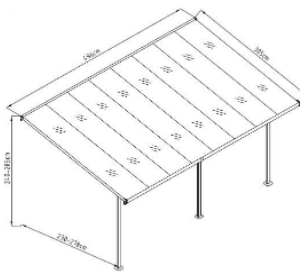

Patio Cover

Model	DTP-BS5B-AKL (BS5)	DTP-BS6B-AKL	DTP-BS7B-AKL
Length (mm)	3140	3750	4360
Depth (mm)	2550	2550	2550
Polycarbonate Thickness (mm)	8	8	8
Number of Posts	2	2	2
Mounting Height (mm)	2350-2750	2350-2750	2350-2750
Post Height (mm)	2000	2000	2000
Frame Colour	Dark Grey	Dark Grey	Dark Grey
Roof Colour	Clear	Clear	Clear

Model	DTP-BW7B-AKL	DTP-BW8B-AKL	DTP-BW9B-AKL	DTP-BW10B-AKL
Length (mm)	4360	4960	5570	6180
Depth (mm)	3050	3050	3050	3050
Polycarbonate Thickness (mm)	8	8	8	8
Number of Posts	2	3	3	3
Mounting Height (mm)	2400 - 2850	2400 - 2850	2400 - 2850	2400 - 2850
Post Height (mm)	2000	2000	2000	2000
Frame Colour	Dark Grey	Dark Grey	Dark Grey	Dark Grey
Roof Colour	Clear	Clear	Clear	Clear