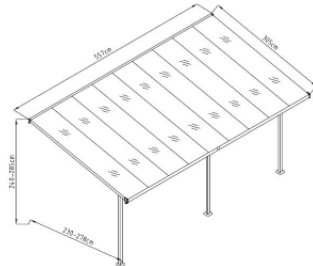

Patio Cover

Model	DTP-BS5B-AKL (BS5)	DTP-BS6B-AKL	DTP-BS7B-AKL
Length (mm)	3140	3750	4360
Depth (mm)	2550	2550	2550
Polycarbonate Thickness (mm)	8	8	8
Number of Posts	2	2	2
Mounting Height (mm)	2350-2750	2350-2750	2350-2750
Post Height (mm)	2000	2000	2000
Frame Colour	Dark Grey	Dark Grey	Dark Grey
Roof Colour	Clear	Clear	Clear

Model	DTP-BW7B-AKL	DTP-BW8B-AKL	DTP-BW9B-AKL	DTP-BW10B-AKL
Length (mm)	4360	4960	5570	6180
Depth (mm)	3050	3050	3050	3050
Polycarbonate Thickness (mm)	8	8	8	8
Number of Posts	2	3	3	3
Mounting Height (mm)	2400 - 2850	2400 - 2850	2400 - 2850	2400 - 2850
Post Height (mm)	2000	2000	2000	2000
Frame Colour	Dark Grey	Dark Grey	Dark Grey	Dark Grey
Roof Colour	Clear	Clear	Clear	Clear