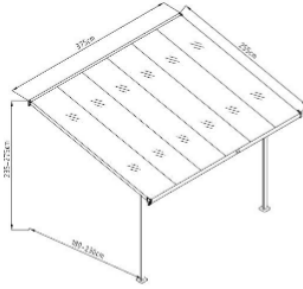

Patio Cover

Model	DTP-BS5B-AKL (BS5)	DTP-BS6B-AKL	DTP-BS7B-AKL
Length (mm)	3140	3750	4360
Depth (mm)	2550	2550	2550
Polycarbonate Thickness (mm)	8	8	8
Number of Posts	2	2	2
Mounting Height (mm)	2350-2750	2350-2750	2350-2750
Post Height (mm)	2000	2000	2000
Frame Colour	Dark Grey	Dark Grey	Dark Grey
Roof Colour	Clear	Clear	Clear

Model	DTP-BW7B-AKL	DTP-BW8B-AKL	DTP-BW9B-AKL	DTP-BW10B-AKL
Length (mm)	4360	4960	5570	6180
Depth (mm)	3050	3050	3050	3050
Polycarbonate Thickness (mm)	8	8	8	8
Number of Posts	2	3	3	3
Mounting Height (mm)	2400 - 2850	2400 - 2850	2400 - 2850	2400 - 2850
Post Height (mm)	2000	2000	2000	2000
Frame Colour	Dark Grey	Dark Grey	Dark Grey	Dark Grey
Roof Colour	Clear	Clear	Clear	Clear