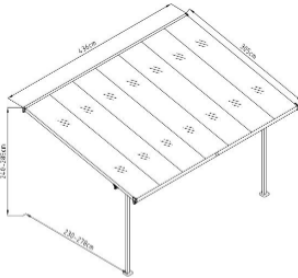

Patio Cover

Model	DTP-BS5B-AKL (BS5)	DTP-BS6B-AKL	DTP-BS7B-AKL
Length (mm)	3140	3750	4360
Depth (mm)	2550	2550	2550
Polycarbonate Thickness (mm)	8	8	8
Number of Posts	2	2	2
Mounting Height (mm)	2350-2750	2350-2750	2350-2750
Post Height (mm)	2000	2000	2000
Frame Colour	Dark Grey	Dark Grey	Dark Grey
Roof Colour	Clear	Clear	Clear

Model	DTP-BW7B-AKL	DTP-BW8B-AKL	DTP-BW9B-AKL	DTP-BW10B-AKL
Length (mm)	4360	4960	5570	6180
Depth (mm)	3050	3050	3050	3050
Polycarbonate Thickness (mm)	8	8	8	8
Number of Posts	2	3	3	3
Mounting Height (mm)	2400 - 2850	2400 - 2850	2400 - 2850	2400 - 2850
Post Height (mm)	2000	2000	2000	2000
Frame Colour	Dark Grey	Dark Grey	Dark Grey	Dark Grey
Roof Colour	Clear	Clear	Clear	Clear