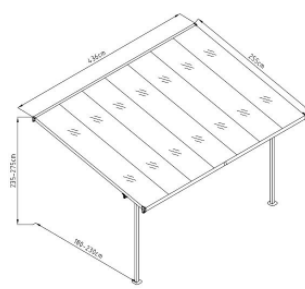

Patio Cover

Model	DTP-BS5B-AKL (BS5)	DTP-BS6B-AKL	DTP-BS7B-AKL
Length (mm)	3140	3750	4360
Depth (mm)	2550	2550	2550
Polycarbonate Thickness (mm)	8	8	8
Number of Posts	2	2	2
Mounting Height (mm)	2350-2750	2350-2750	2350-2750
Post Height (mm)	2000	2000	2000
Frame Colour	Dark Grey	Dark Grey	Dark Grey
Roof Colour	Clear	Clear	Clear

Model	DTP-BW7B-AKL	DTP-BW8B-AKL	DTP-BW9B-AKL	DTP-BW10B-AKL
Length (mm)	4360	4960	5570	6180
Depth (mm)	3050	3050	3050	3050
Polycarbonate Thickness (mm)	8	8	8	8
Number of Posts	2	3	3	3
Mounting Height (mm)	2400 - 2850	2400 - 2850	2400 - 2850	2400 - 2850
Post Height (mm)	2000	2000	2000	2000
Frame Colour	Dark Grey	Dark Grey	Dark Grey	Dark Grey
Roof Colour	Clear	Clear	Clear	Clear